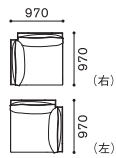

W970xD970xH760 SH400

SHL シェル	NUDE	FABRIC					LEATHER				THICK LEATHER		
		NUDE	R	I	T	Z	AL	L	LE	LX	TL	TLE	
BC ボディークッション	132,000	151,800	162,800	173,800	184,800	200,200	224,400	248,600	279,400	312,400	338,800		
NUDE	235,400	367,400	387,200	398,200	409,200	420,200	435,600	459,800	484,000	514,800	547,800	574,200	
FABRIC	R	275,000	407,000	426,800	437,800	448,800	459,800	475,200	499,400	523,600	554,400	587,400	613,800
	I	303,600	435,600	455,400	466,400	477,400	488,400	503,800	528,000	552,200	583,000	616,000	642,400
	T	332,200	464,200	484,000	495,000	506,000	517,000	532,400	556,600	580,800	611,600	644,600	671,000
	Z	360,800	492,800	512,600	523,600	534,600	545,600	561,000	585,200	609,400	640,200	673,200	699,600
LEATHER	AL	423,500	555,500	575,300	586,300	597,300	608,300	623,700	647,900	672,100	702,900	735,900	762,300
	L	479,600	611,600	631,400	642,400	653,400	664,400	679,800	704,000	728,200	759,000	792,000	818,400
	LE	535,700	667,700	687,500	698,500	709,500	720,500	735,900	760,100	784,300	815,100	848,100	874,500
	LX	617,100	749,100	768,900	779,900	790,900	801,900	817,300	841,500	865,700	896,500	929,500	955,900

OTTOMAN A
オットマン A

LF 1839
LF 1839

W830xD830xH400

NUDE	PRICE
NUDE	165,000
R	184,800
I	200,200
T	215,600
Z	231,000
AL	254,100
L	281,600
LE	309,100
LX	348,700

OTTOMAN B
オットマン B

LF 1840
LF 1840

W1000xD830xH400

NUDE	PRICE
NUDE	181,500
R	201,300
I	217,800
T	234,300
Z	250,800
AL	299,200
L	334,400
LE	369,600
LX	423,500

OTTOMAN C
オットマン C

LF 1841
LF 1841

W1100xD830xH400

NUDE	PRICE
NUDE	202,400
R	223,300
I	239,800
T	256,300
Z	272,800
AL	335,500
L	376,200
LE	416,900
LX	475,200

OTTOMAN D
オットマン D

LF 1842
LF 1842

W1200xD830xH400

NUDE	PRICE
NUDE	226,600
R	248,600
I	265,100
T	281,600
Z	298,100
AL	376,200
L	423,500
LE	470,800
LX	536,800