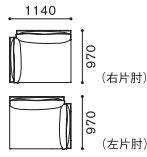

W1140xD970xH760 SH400 AH740

ITEM / SIZE	ITEM NO.	PRICE													
ARM SOFA 1-SEATER (M) 両肘ソファ 1人掛 (M)	LF 1812 LF 1812	SHL シェル	NUDE		FABRIC					LEATHER				THICK LEATHER	
			→	→	R	I	T	Z	AL	L	LE	LX	TL	TLE	
		BC ボディクッション		195,800	222,200	238,700	255,200	271,700	291,500	327,800	364,100	413,600	454,300	495,000	
		NUDE	→	282,700	478,500	504,900	521,400	537,900	554,400	574,200	610,500	646,800	696,300	737,000	777,700
		FABRIC	R	331,100	526,900	553,300	569,800	586,300	602,800	622,600	658,900	695,200	744,700	785,400	826,100
			I	369,600	565,400	591,800	608,300	624,800	641,300	661,100	697,400	733,700	783,200	823,900	864,600
			T	408,100	603,900	630,300	646,800	663,300	679,800	699,600	735,900	772,200	821,700	862,400	903,100
			Z	446,600	642,400	668,800	685,300	701,800	718,300	738,100	774,400	810,700	860,200	900,900	941,600
		LEATHER	AL	547,800	743,600	770,000	786,500	803,000	819,500	839,300	875,600	911,900	961,400	1,002,100	1,042,800
			L	625,900	821,700	848,100	864,600	881,100	897,600	917,400	953,700	990,000	1,039,500	1,080,200	1,120,900
			LE	704,000	899,800	926,200	942,700	959,200	975,700	995,500	1,031,800	1,068,100	1,117,600	1,158,300	1,199,000
			LX	818,400	1,014,200	1,040,600	1,057,100	1,073,600	1,090,100	1,109,900	1,146,200	1,182,500	1,232,000	1,272,700	1,313,400

ITEM / SIZE	ITEM NO.	PRICE													
ARMLESS SOFA 3-SEATER 肘なしソファ 3人掛	LF 1813 LF 1813	SHL シェル	NUDE		FABRIC					LEATHER				THICK LEATHER	
			→	→	R	I	T	Z	AL	L	LE	LX	TL	TLE	
		BC ボディクッション		154,000	171,600	187,000	202,400	217,800	231,000	259,600	288,200	330,000	354,200	387,200	
		NUDE	→	391,600	545,600	563,200	578,600	594,000	609,400	622,600	651,200	679,800	721,600	745,800	778,800
		FABRIC	R	446,600	600,600	618,200	633,600	649,000	664,400	677,600	706,200	734,800	776,600	800,800	833,800
			I	485,100	639,100	656,700	672,100	687,500	702,900	716,100	744,700	773,300	815,100	839,300	872,300
			T	523,600	677,600	695,200	710,600	726,000	741,400	754,600	783,200	811,800	853,600	877,800	910,800
			Z	562,100	716,100	733,700	749,100	764,500	779,900	793,100	821,700	850,300	892,100	916,300	949,300
		LEATHER	AL	707,300	861,300	878,900	894,300	909,700	925,100	938,300	966,900	995,500	1,037,300	1,061,500	1,094,500
			L	803,000	957,000	974,600	990,000	1,005,400	1,020,800	1,034,000	1,062,600	1,091,200	1,133,000	1,157,200	1,190,200
			LE	898,700	1,052,700	1,070,300	1,085,700	1,101,100	1,116,500	1,129,700	1,158,300	1,186,900	1,228,700	1,252,900	1,285,900
			LX	1,030,700	1,184,700	1,202,300	1,217,700	1,233,100	1,248,500	1,261,700	1,290,300	1,318,900	1,360,700	1,384,900	1,417,900