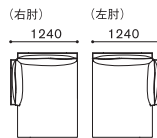

CHAISE LONGUE MIDDLE (L)

シェーズロング ミドル(L)

W1240xD1550xH760 SH400 AH740

LF 1859
LF 1859(右肘)
LF 1860
LF 1860(左肘)

SHL シェル		NUDE	FABRIC				LEATHER				THICK LEATHER		
BC ボディクッション		NUDE	R	I	T	Z	AL	L	LE	LX	TL	TLE	
NUDE	→	369,600	139,700	157,300	169,400	181,500	193,600	215,600	242,000	268,400	305,800	330,000	359,700
FABRIC	R	423,500	563,200	580,800	592,900	605,000	617,100	639,100	665,500	691,900	729,300	753,500	783,200
	I	462,000	601,700	619,300	631,400	643,500	655,600	677,600	704,000	730,400	767,800	792,000	821,700
	T	500,500	640,200	657,800	669,900	682,000	694,100	716,100	742,500	768,900	806,300	830,500	860,200
	Z	539,000	678,700	696,300	708,400	720,500	732,600	754,600	781,000	807,400	844,800	869,000	898,700
LEATHER	AL	741,400	881,100	898,700	910,800	922,900	935,000	957,000	983,400	1,009,800	1,047,200	1,071,400	1,101,100
	L	844,800	984,500	1,002,100	1,014,200	1,026,300	1,038,400	1,060,400	1,086,800	1,113,200	1,150,600	1,174,800	1,204,500
	LX	948,200	1,087,900	1,105,500	1,117,600	1,129,700	1,141,800	1,163,800	1,190,200	1,216,600	1,254,000	1,278,200	1,307,900
LX	1,100,000	1,239,700	1,257,300	1,269,400	1,281,500	1,293,600	1,315,600	1,342,000	1,368,400	1,405,800	1,430,000	1,459,700