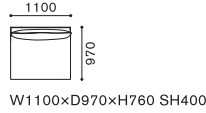

W1100xD970xH760 SH400

ITEM / SIZE		ITEM NO.	PRICE																
SINGLE ARM SOFA 1-SEATER (L) 片肘ソファ 1人掛(L)		LF 1818 LF 1818(右片肘)	SHL シェル		NUDE					FABRIC				LEATHER				THICK LEATHER	
		LF 1819 LF 1819(左片肘)	BC ボディクッション		NUDE		R	I	T	Z	AL	L	LE	LX	TL	TLE			
			NUDE	寸	276,100	415,800	433,400	445,500	457,600	469,700	491,700	518,100	544,500	581,900	606,100	635,800			
			FABRIC	R	316,800	456,500	474,100	486,200	498,300	510,400	532,400	558,800	585,200	622,600	646,800	676,500			
			FABRIC	I	347,600	487,300	504,900	517,000	529,100	541,200	563,200	589,600	616,000	653,400	677,600	707,300			
			FABRIC	T	378,400	518,100	535,700	547,800	559,900	572,000	594,000	620,400	646,800	684,200	708,400	738,100			
			FABRIC	Z	409,200	549,900	566,500	578,600	590,700	602,800	624,800	651,200	677,600	715,000	739,200	768,900			
			LEATHER	AL	517,000	656,700	674,300	686,400	698,500	710,600	732,600	759,000	785,400	822,800	847,000	876,700			
			LEATHER	L	589,600	729,300	746,900	759,000	771,100	783,200	805,200	831,600	858,000	895,400	919,600	949,300			
			LEATHER	LE	662,200	801,900	819,500	831,600	843,700	855,800	877,800	904,200	930,600	968,000	992,200	1,021,900			
			LEATHER	LX	765,600	905,300	922,900	935,000	947,100	959,200	981,200	1,007,600	1,034,000	1,071,400	1,095,600	1,125,300