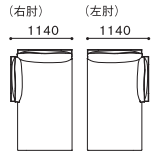

CHAISE LONGUE(M)

シェーズロング(M)

W1140xD1850xH760 SH400 AH740

LF 1857
LF 1857(右肘)
LF 1858
LF 1858(左肘)

SHL シェル		NUDE	FABRIC				LEATHER				THICK LEATHER		
BC ボディクッション		NUDE	R	I	T	Z	AL	L	LE	LX	TL	TLE	
NUDE	→	366,300	136,400	154,000	166,100	178,200	190,300	203,500	228,800	254,100	289,300	315,700	344,300
FABRIC	R	422,400	558,800	576,400	588,500	600,600	612,700	625,900	651,200	676,500	711,700	738,100	766,700
	I	463,100	599,500	617,100	629,200	641,300	653,400	666,600	691,900	717,200	752,400	778,800	807,400
	T	503,800	640,200	657,800	669,900	682,000	694,100	707,300	732,600	757,900	793,100	819,500	848,100
	Z	544,500	680,900	698,500	710,600	722,700	734,800	748,000	773,300	798,600	833,800	860,200	888,800
LEATHER	AL	741,400	877,800	895,400	907,500	919,600	931,700	944,900	970,200	995,500	1,030,700	1,057,100	1,085,700
	L	849,200	985,600	1,003,200	1,015,300	1,027,400	1,039,500	1,052,700	1,078,000	1,103,300	1,138,500	1,164,900	1,193,500
	LX	957,000	1,093,400	1,111,000	1,123,100	1,135,200	1,147,300	1,160,500	1,185,800	1,211,100	1,246,300	1,272,700	1,301,300
LX	1,109,900	1,246,300	1,263,900	1,276,000	1,288,100	1,300,200	1,313,400	1,338,700	1,364,000	1,399,200	1,425,600	1,454,200