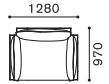

W1280xD970xH760 SH400 AH740

ITEM / SIZE	ITEM NO.	PRICE													
ARMLESS SOFA 3-SEATER 肘なしソファ 3人掛	LF 1813 LF 1813	SHL シェル	NUDE		FABRIC					LEATHER				THICK LEATHER	
			→	→	R	I	T	Z	AL	L	LE	LX	TL	TLE	
		BC ボディクッション		154,000	171,600	187,000	202,400	217,800	231,000	259,600	288,200	330,000	354,200	387,200	
		NUDE	→	391,600	545,600	563,200	578,600	594,000	609,400	622,600	651,200	679,800	721,600	745,800	778,800
		FABRIC	R	446,600	600,600	618,200	633,600	649,000	664,400	677,600	706,200	734,800	776,600	800,800	833,800
			I	485,100	639,100	656,700	672,100	687,500	702,900	716,100	744,700	773,300	815,100	839,300	872,300
			T	523,600	677,600	695,200	710,600	726,000	741,400	754,600	783,200	811,800	853,600	877,800	910,800
			Z	562,100	716,100	733,700	749,100	764,500	779,900	793,100	821,700	850,300	892,100	916,300	949,300
		LEATHER	AL	707,300	861,300	878,900	894,300	909,700	925,100	938,300	966,900	995,500	1,037,300	1,061,500	1,094,500
			L	803,000	957,000	974,600	990,000	1,005,400	1,020,800	1,034,000	1,062,600	1,091,200	1,133,000	1,157,200	1,190,200
			LE	898,700	1,052,700	1,070,300	1,085,700	1,101,100	1,116,500	1,129,700	1,158,300	1,186,900	1,228,700	1,252,900	1,285,900
			LX	1,030,700	1,184,700	1,202,300	1,217,700	1,233,100	1,248,500	1,261,700	1,290,300	1,318,900	1,360,700	1,384,900	1,417,900