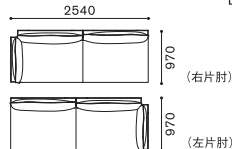

LIGHT FIELD MODULAR SOFA

ライトフィールド モデューラソファ

DESIGN : SHINSAKU MIYAMOTO

M1200 TYPE

モジュール1200タイプ

ITEM / SIZE	ITEM NO.	PRICE													
ARMLESS SOFA 1-SEATER (LL) 肘なしソファ 1人掛(LL)	LF 1825 LF 1825	SHL シェル	NUDE		FABRIC					LEATHER				THICK LEATHER	
		BC ボディクッション	NUDE	R	I	T	Z	AL	L	LE	LX	TL	TLE		
			271,700	357,500	367,400	375,100	382,800	390,500	407,000	425,700	444,400	468,600	484,000	506,000	
		R	304,700	390,500	400,400	408,100	415,800	423,500	440,000	458,700	477,400	501,600	517,000	539,000	
		I	327,800	413,600	423,500	431,200	438,900	446,600	463,100	481,800	500,500	524,700	540,100	562,100	
		T	350,900	436,700	446,600	454,300	462,000	469,700	486,200	504,900	523,600	547,800	563,200	585,200	
		Z	374,000	459,800	469,700	477,400	485,100	492,800	509,300	528,000	546,700	570,900	586,300	608,300	
		AL	486,200	572,000	581,900	589,600	597,300	605,000	621,500	640,200	658,900	683,100	698,500	720,500	
		L	553,300	639,100	649,000	656,700	664,400	672,100	688,600	707,300	726,000	750,200	765,600	787,600	
		LE	620,400	706,200	716,100	723,800	731,500	739,200	755,700	774,400	793,100	817,300	832,700	854,700	
		LX	716,100	801,900	811,800	819,500	827,200	834,900	851,400	870,100	888,800	913,000	928,400	950,400	

W1200xD970xH760 SH400

(右片肘)

(左片肘)

W1340xD970xH760 SH400 AH740

W1480xD970xH760 SH400 AH740

W2400xD970xH760 SH400

(右片肘)

(左片肘)

W2540xD970xH760 SH400 AH740