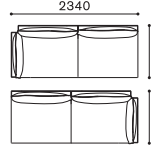

W2340xD970xH760 SH400 AH740

ITEM / SIZE		ITEM NO.	PRICE																
ARM SOFA 3-SEATER (L) 両肘ソファ 3人掛(L)		LF 1824 LF 1824	SHL シェル		NUDE					FABRIC				LEATHER				THICK LEATHER	
			BC ボディクッション		NUDE		R	I	T	Z	AL	L	LE	LX	TL	TLE			
			NUDE	寸	490,600	770,000	805,200	829,400	853,600	877,800	921,800	974,600	1,027,400	1,102,200	1,150,600	1,210,000			
			FABRIC	R	562,100	841,500	876,700	900,900	925,100	949,300	993,300	1,046,100	1,098,900	1,173,700	1,222,100	1,281,500			
			FABRIC	I	617,100	896,500	931,700	955,900	980,100	1,004,300	1,048,300	1,101,100	1,153,900	1