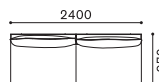

W2400xD970xH760 SH400