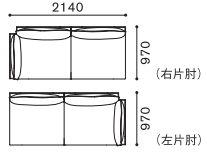

W2140xD970xH760 SH400 AH740

ITEM / SIZE	ITEM NO.	PRICE													
ARM SOFA 3-SEATER 両肘ソファ 3人掛	LF 1816 LF 1816	SHL シェル	NUDE		FABRIC					LEATHER				THICK LEATHER	
			→	→	R	I	T	Z	AL	L	LE	LX	TL	TLE	
		BC ボディクッション		272,800	308,000	332,200	356,400	380,600	407,000	457,600	508,200	578,600	631,400	688,600	
		NUDE	→	453,200	726,000	761,200	785,400	809,600	833,800	860,200	910,800	961,400	1,031,800	1,084,600	1,141,800
		FABRIC	R	525,800	798,600	833,800	858,000	882,200	906,400	932,800	983,400	1,034,000	1,104,400	1,157,200	1,214,400
			I	579,700	852,500	887,700	911,900	936,100	960,300	986,700	1,037,300	1,087,900	1,158,300	1,211,100	1,268,300