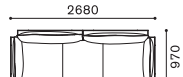

W2680xD970xH760 SH400 AH740

SHL シェル	NUDE	FABRIC					LEATHER				THICK LEATHER		
		NUDE	R	I	T	Z	AL	L	LE	LX	TL	TLE	
BC ボディークッション	290,400	327,800	352,000	376,200	400,400	446,600	506,000	565,400	642,400	701,800	770,000		
NUDE	575,300	865,700	903,100	927,300	951,500	975,700	1,021,900	1,081,300	1,140,700	1,217,700	1,277,100	1,345,300	
FABRIC	R	661,100	951,500	988,900	1,013,100	1,037,300	1,061,500	1,107,700	1,167,100	1,226,500	1,303,500	1,362,900	1,431,100
	I	723,800	1,014,200	1,051,600	1,075,800	1,100,000	1,124,200	1,170,400	1,229,800	1,289,200	1,366,200	1,425,600	1,493,800
	T	786,500	1,076,900	1,114,300	1,138,500	1,162,700	1,186,900	1,233,100	1,292,500	1,351,900	1,428,900	1,488,300	1,556,500
	Z	849,200	1,139,600	1,177,000	1,201,200	1,225,400	1,249,600	1,295,800	1,355,200	1,414,600	1,491,600	1,551,000	1,619,200
LEATHER	AL	1,068,100	1,358,500	1,395,900	1,420,100	1,444,300	1,468,500	1,514,700	1,574,100	1,633,500	1,710,500	1,769,900	1,838,100
	L	1,210,000	1,500,400	1,537,800	1,562,000	1,586,200	1,610,400	1,656,600	1,716,000	1,775,400	1,852,400	1,911,800	1,980,000
	LE	1,351,900	1,642,300	1,679,700	1,703,900	1,728,100	1,752,300	1,798,500	1,857,900	1,917,300	1,994,300	2,053,700	2,121,900
	LX	1,552,100	1,842,500	1,879,900	1,904,100	1,928,300	1,952,500	1,998,700	2,058,100	2,117,500	2,194,500	2,253,900	2,322,100

CORNER SOFA
コーナーソファ

LF 1837
LF 1837 (右)
LF 1838
LF 1838 (左)