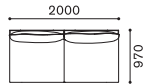

W2000xD970xH760 SH400

ITEM / SIZE	ITEM NO.	PRICE													
SINGLE ARM SOFA 3-SEATER 片肘ソファ 3人掛	LF 1814 LF 1814 (右片肘) LF 1815 LF 1815 (左片肘)	SHL シェル	NUDE		FABRIC					LEATHER				THICK LEATHER	
			→	→	R	I	T	Z	AL	L	LE	LX	TL	TLE	
		BC ボディクッション		213,400	239,800	259,600	279,400	299,200	319,000	358,600	398,200	454,300	492,800	537,900	
		NUDE	→	422,400	635,800	662,200	682,000	701,800	721,600	741,400	781,000	820,600	876,700	915,200	960,300
		FABRIC	R	486,200	699,600	726,000	745,800	765,600	785,400	805,200	844,800	884,400	940,500	979,000	1,024,100
			I	532,400	745,800	772,200	792,000	811,800	831,600	851,400	891,000	930,600	986,700	1,025,200	1,070,300
			T	578,600	792,000	818,400	838,200	858,000	877,800	897,600	937,200	976,800	1,032,900	1,071,400	1,116,500
			Z	624,800	838,200	864,600	884,400	904,200	924,000	943,800	983,400	1,023,000	1,079,100	1,117,600	1,162,700
		LEATHER	AL	785,400	998,800	1,025,200	1,045,000	1,064,800	1,084,600	1,104,400	1,144,000	1,183,600	1,239,700	1,278,200	1,323,300
			L	894,300	1,107,700	1,134,100	1,153,900	1,173,700	1,193,500	1,213,300	1,252,900	1,292,500	1,348,600	1,387,100	1,432,200
			LE	1,003,200	1,216,600	1,243,000	1,262,800	1,282,600	1,302,400	1,322,200	1,361,800	1,401,400	1,457,500	1,496,000	1,541,100
			LX	1,153,900	1,367,300	1,393,700	1,413,500	1,433,300	1,453,100	1,472,900	1,512,500	1,552,100	1,608,200	1,646,700	1,691,800