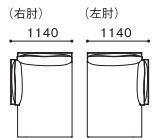

CHAISE LONGUE MIDDLE (M)

シェーズロング ミドル(M)

W1140xD1550xH760 SH400 AH740

LF 1855
LF 1855(右肘)
LF 1856
LF 1856(左肘)

SHL シェル		NUDE	FABRIC				LEATHER				THICK LEATHER		
BC ボディクッション		NUDE	R	I	T	Z	AL	L	LE	LX	TL	TLE	
NUDE	→	343,200	136,400	154,000	166,100	178,200	190,300	203,500	228,800	254,100	289,300	315,700	344,300
FABRIC	R	392,700	529,100	546,700	558,800	570,900	583,000	596,200	621,500	646,800	682,000	708,400	737,000
	I	430,100	566,500	584,100	596,200	608,300	620,400	633,600	658,900	684,200	719,400	745,800	774,400
	T	467,500	603,900	621,500	633,600	645,700	657,800	671,000	696,300	721,600	756,800	783,200	811,800
	Z	504,900	641,300	658,900	671,000	683,100	695,200	708,400	733,700	759,000	794,200	820,600	849,200
LEATHER	AL	679,800	816,200	833,800	845,900	858,000	870,100	883,300	908,600	933,900	969,100	995,500	1,024,100
	L	775,500	911,900	929,500	941,600	953,700	965,800	979,000	1,004,300	1,029,600	1,064,800	1,091,200	1,119,800
	LX	871,200	1,007,600	1,025,200	1,037,300	1,049,400	1,061,500	1,074,700	1,100,000	1,125,300	1,160,500	1,186,900	1,215,500
LX	1,007,600	1,144,000	1,161,600	1,173,700	1,185,800	1,197,900	1,211,100	1,236,400	1,261,700	1,296,900	1,323,300	1,351,900