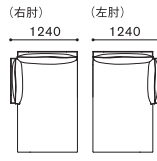

CHAISE LONGUE(L)

シェーズロング(L)

W1240xD1850xH760 SH400 AH740

LF 1861
LF 1861(右肘)
LF 1862
LF 1862(左肘)

SHL シェル		NUDE	FABRIC				LEATHER				THICK LEATHER		
BC ボディクッション		NUDE	R	I	T	Z	AL	L	LE	LX	TL	TLE	
NUDE	→	394,900	139,700	157,300	169,400	181,500	193,600	215,600	242,000	268,400	305,800	330,000	359,700
FABRIC	R	451,000	590,700	608,300	620,400	632,500	644,600	666,600	693,000	719,400	756,800	781,000	810,700
	I	491,700	631,400	649,000	661,100	673,200	685,300	707,300	733,700	760,100	797,500	821,700	851,400
	T	532,400	672,100	689,700	701,800	713,900	726,000	748,000	774,400	800,800	838,200	862,400	892,100
	Z	573,100	712,800	730,400	742,500	754,600	766,700	788,700	815,100	841,500	878,900	903,100	932,800
LEATHER	AL	799,70