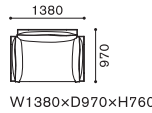

W1380xD970xH760 SH400 AH740

ITEM / SIZE		ITEM NO.	PRICE																
ARMLESS SOFA 3-SEATER (L) 肘なしソファ 3人掛(L)		LF 1821 LF 1821	SHL シェル		NUDE					FABRIC				LEATHER				THICK LEATHER	
			BC ボディクッション		NUDE		R	I	T	Z	AL	L	LE	LX	TL	TLE			
			NUDE	寸	429,000	589,600	607,200	622,600	638,000	653,400	684,200	715,000	745,800	792,000	811,800	847,000			
			FABRIC	R	482,900	643,500	661,100	676,500	691,900	707,300	738,100	768,900	799,700	845,900	865,700	900,900			
			FABRIC	I	522,500	683,100	700,700	716,100	731,500	746,900	777,700	808,500	839,300	885,500	905,300	940,500			
			FABRIC	T	562,100	722,700	740,300	755,700	771,100	786,500	817,300	848,100	878,900	925,100	944,900	980,100			
			FABRIC	Z	601,700	762,300	779,900	795,300	810,700	826,100	856,900	887,700	918,500	964,700	984,500	1,019,700			
			LEATHER	AL	788,700	949,300	966,900	982,300	997,700	1,013,100	1,043,900	1,074,700	1,105,500	1,151,700	1,171,500	1,206,700			
			LEATHER	L	898,700	1,059,300	1,076,900	1,092,300	1,107,700	1,123,100	1,153,900	1,184,700	1,215,500	1,261,700	1,281,500	1,316,700			
			LEATHER	LE	1,008,700	1,169,300	1,186,900	1,202,300	1,217,700	1,233,100	1,263,900	1,294,700	1,325,500	1,371,700	1,391,500	1,426,700			
			LEATHER	LX	1,158,300	1,318,900	1,336,500	1,351,900	1,367,300	1,382,700	1,413,500	1,444,300	1,475,100	1,521,300	1,541,100	1,576,300