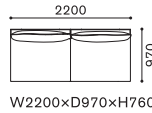

W2200xD970xH760 SH400

ITEM / SIZE		ITEM NO.	PRICE																
SINGLE ARM SOFA 3-SEATER (L) 片肘ソファ 3人掛(L)		LF 1822 LF 1822(右片肘)	SHL シェル		NUDE					FABRIC				LEATHER				THICK LEATHER	
		LF 1823 LF 1823(左片肘)	BC ボディクッション		NUDE		R	I	T	Z	AL	L	LE	LX	TL	TLE			
			NUDE	寸	459,800	679,800	706,200	726,000	745,800	765,600	803,000	844,800	886,600	947,100	981,200	1,028,500			
			FABRIC	R	522,500	742,500	768,900	788,700	808,500	828,300	865,700	907,500	949,300	1,009,800	1,043,900	1,091,200			
			FABRIC	I	569,800	789,800	816,200	836,000	855,800	875,600	913,000	954,800	996,600	1,057,100	1,091,200	1,138,500			
			FABRIC	T	617,100	837,100	863,500	883,300	903,100	922,900	960,300	1,002,100	1,043,900	1,104,400	1,138,500	1,185,800			
			FABRIC	Z	664,400	884,400	910,800	930,600	950,400	970,200	1,007,600	1,049,400	1,091,200	1,151,700	1,185,800	1,233,100			
			LEATHER	AL	866,800	1,086,800	1,113,200	1,133,000	1,152,800	1,172,600	1,210,000	1,251,800	1,293,600	1,354,100	1,388,200	1,435,500			
			LEATHER	L	990,000	1,210,000	1,236,400	1,256,200	1,276,000	1,295,800	1,333,200	1,375,000	1,416,800	1,477,300	1,511,400	1,558,700			
			LEATHER	LE	1,113,200	1,333,200	1,359,600	1,379,400	1,399,200	1,419,000	1,456,400	1,498,200	1,540,000	1,600,500	1,634,600	1,681,900			
			LEATHER	LX	1,281,500	1,501,500	1,527,900	1,547,700	1,567,500	1,587,300	1,624,700	1,666,500	1,708,300	1,768,800	1,802,900	1,850,200