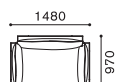

W1480xD970xH760 SH400 AH740