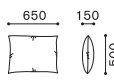

BACK SUPPORT CUSHION (L) 背サポートクッション (L)

W650xH500xT150

LF 1844
LF 1844

粒状ポリエステル+
スモールフェザー

NUDE		W	D	PRICE
FABRIC	R	31,900	44,000	
	I	44,000	50,600	
	T	50,600	57,200	
	Z	57,200	63,800	
LEATHER	AL	68,200	80,300	
	L	80,300	92,400	
	LX	105,600	117,700