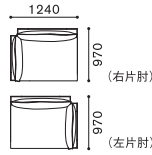

W1240xD970xH760 SH400 AH740

ITEM / SIZE		ITEM NO.	PRICE																
ARM SOFA 1-SEATER (L) 両肘ソファ 1人掛(L)		LF 1820 LF 1820	SHL シェル		NUDE					FABRIC				LEATHER				THICK LEATHER	
			BC ボディクッション		NUDE		R	I	T	Z	AL	L	LE	LX	TL	TLE			
			NUDE	寸	306,900	506,000	532,400	548,900	565,400	581,900	610,500	647,900	685,300	737,000	775,500	817,300			
			FABRIC	R	356,400	555,500	581,900	598,400	614,900	631,400	660,000	697,400	734,800	786,500	825,000	866,800			
			FABRIC	I	394,900	594,000	620,400	636,900	653,400	669,900	698,500	735,900	773,300	825,000	863,500	905,300			
			FABRIC	T	433,400	632,500	658,900	675,400	691,900	708,400	737,000	774,400	811,800	863,500	902,000	943,800			
			FABRIC	Z	471,900	671,000	697,400	713,900	730,400	746,900	775,500	812,900	850,300	902,000	940,500	982,300			
			LEATHER	AL	595,100	794,200	820,600	837,100	853,600	870,100	898,700	936,100	973,500	1,025,200	1,063,700	1,105,500			
			LEATHER	L	680,900	880,000	906,400	922,900	939,400	955,900	984,500	1,021,900	1,059,300	1,111,000	1,149,500	1,191,300			
			LEATHER	LE	766,700	965,800	992,200	1,008,700	1,025,200	1,041,700	1,070,300	1,107,700	1,145,100	1,196,800	1,235,300	1,277,100			
			LEATHER	LX	888,800	1,087,900	1,114,300	1,130,800	1,147,300	1,163,800	1,192,400	1,229,800	1,267,200	1,318,900	1,357,400	1,399,200